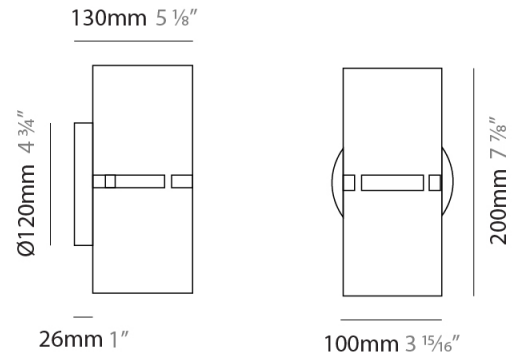

PROJECT
TYPE
SPECIFIER
QUANTITY
DATE

LUZ OCULTA METAL SURFACE

D53028-

base number   Finish
Options

1. To build a product code in our configurator select the specify button on the base model # product page
2. To build a manual product code on this datasheet choose from the options listed below in blue font and add the suffix to the base model #

GENERAL

Series: Luz Oculta
Subseries: Luz Oculta Metal
Brand: Fambuena
Division: Design
Mounting Type: Surface
Mounting Location: Wall
Subcategory: Ambient

PHYSICAL

Shape: Cylinder
Diameter (mm): 100
Diameter (in): 3 ¹⁵/₁₆
Height (mm): 200
Height (in): 7 ⁷/₈
Extension (mm): 120
Extension (in): 4 ³/₄
Light Distribution: Direct / Indirect
Fixture Finish: [BRA](#) / [BRZ](#) / [ABR](#)
Fixture Material: Metal

ELECTRICAL

Number of Lamps: 1
Lamp Type: LED Retrofit
Lamp Shape: T4
Bulb Included: Bulb Not Included
Max. Wattage Per Lamp (W): 5
Lamp Base: G9
Input Voltage (V): 120

LED

OPTICAL

RATINGS AND CERTIFICATIONS

Certified By: Certified for North American Standards
IP rating: IP20